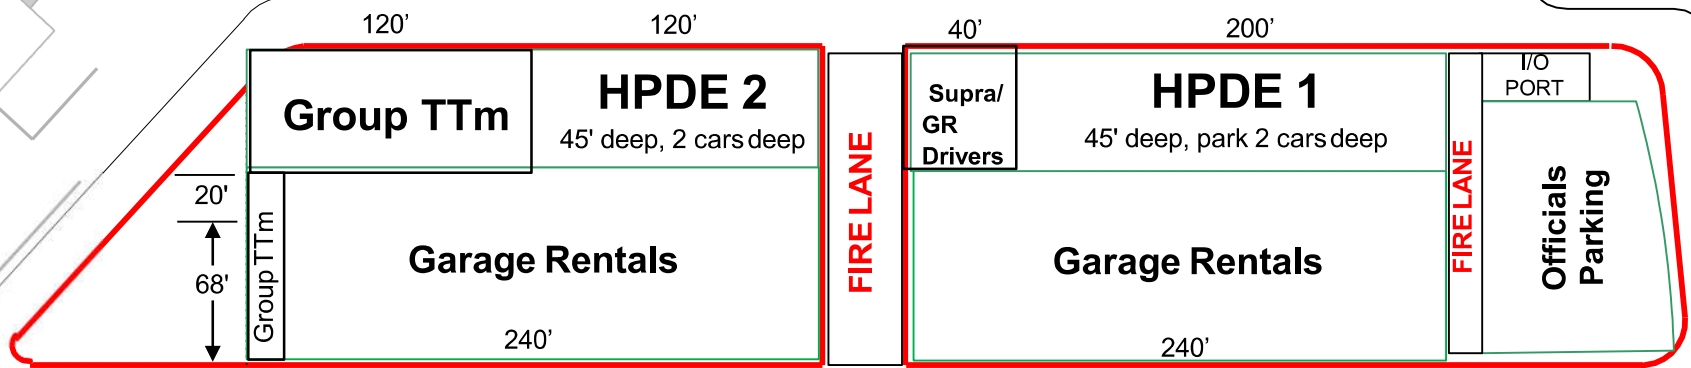

Sonoma Raceway
 March 26-27, 2022

HAGERTY | Motorsports

WINE COUNTRY MOTORSPORTS
 Safety Equipment, Souvenirs, and Apparel

Drivers Lounge Closed
 (use area under
 Grandstands for meetings)

Pit In
 5MPH

FUEL

Rental Garages (40-21)

Rental Garages (20-1)

Media Center
 (Registration)

Pit Lane