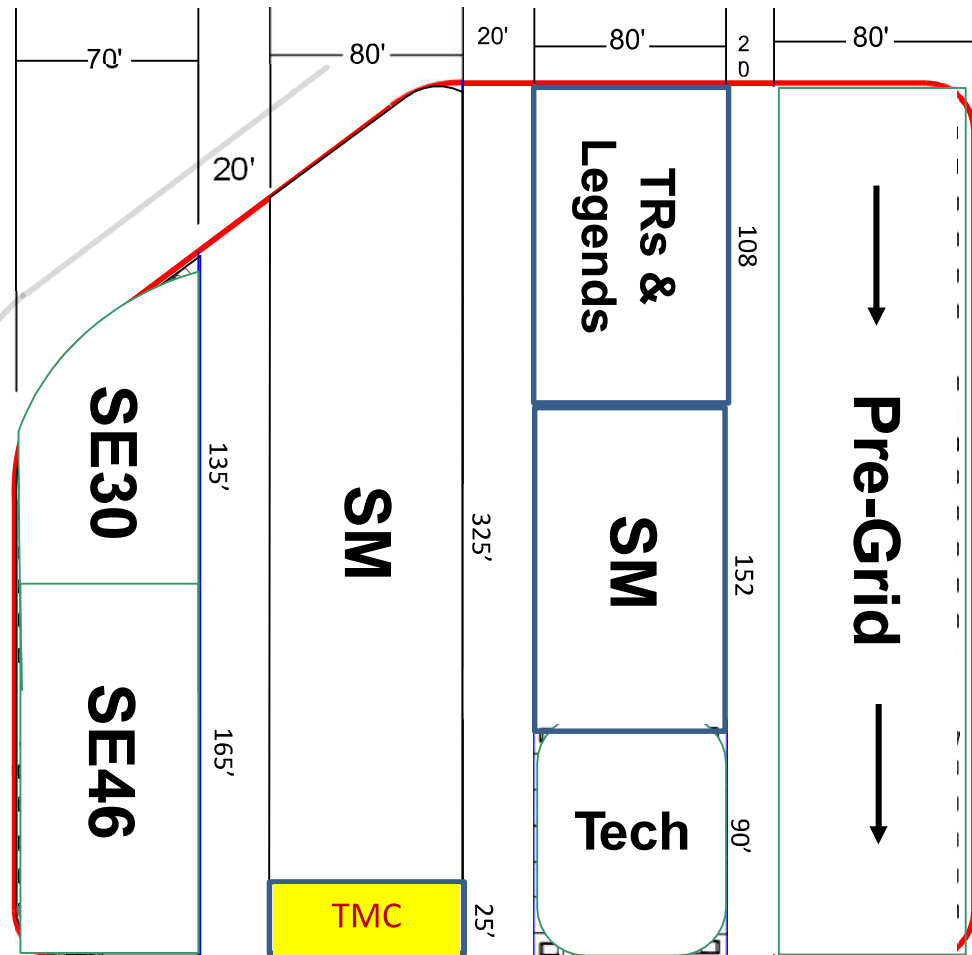

Sonoma Raceway
 March 26-27, 2022

HAGERTY | Motorsports

WINE COUNTRY MOTORSPORTS
 Safety Equipment, Souvenirs, and Apparel

Drivers Lounge Closed
 (use area under
 Grandstands for meetings)

Pit In
 5MPH

FUEL

Rental Garages (40-21)

Rental Garages (20-1)

Media Center
 (Registration)

Pit Lane